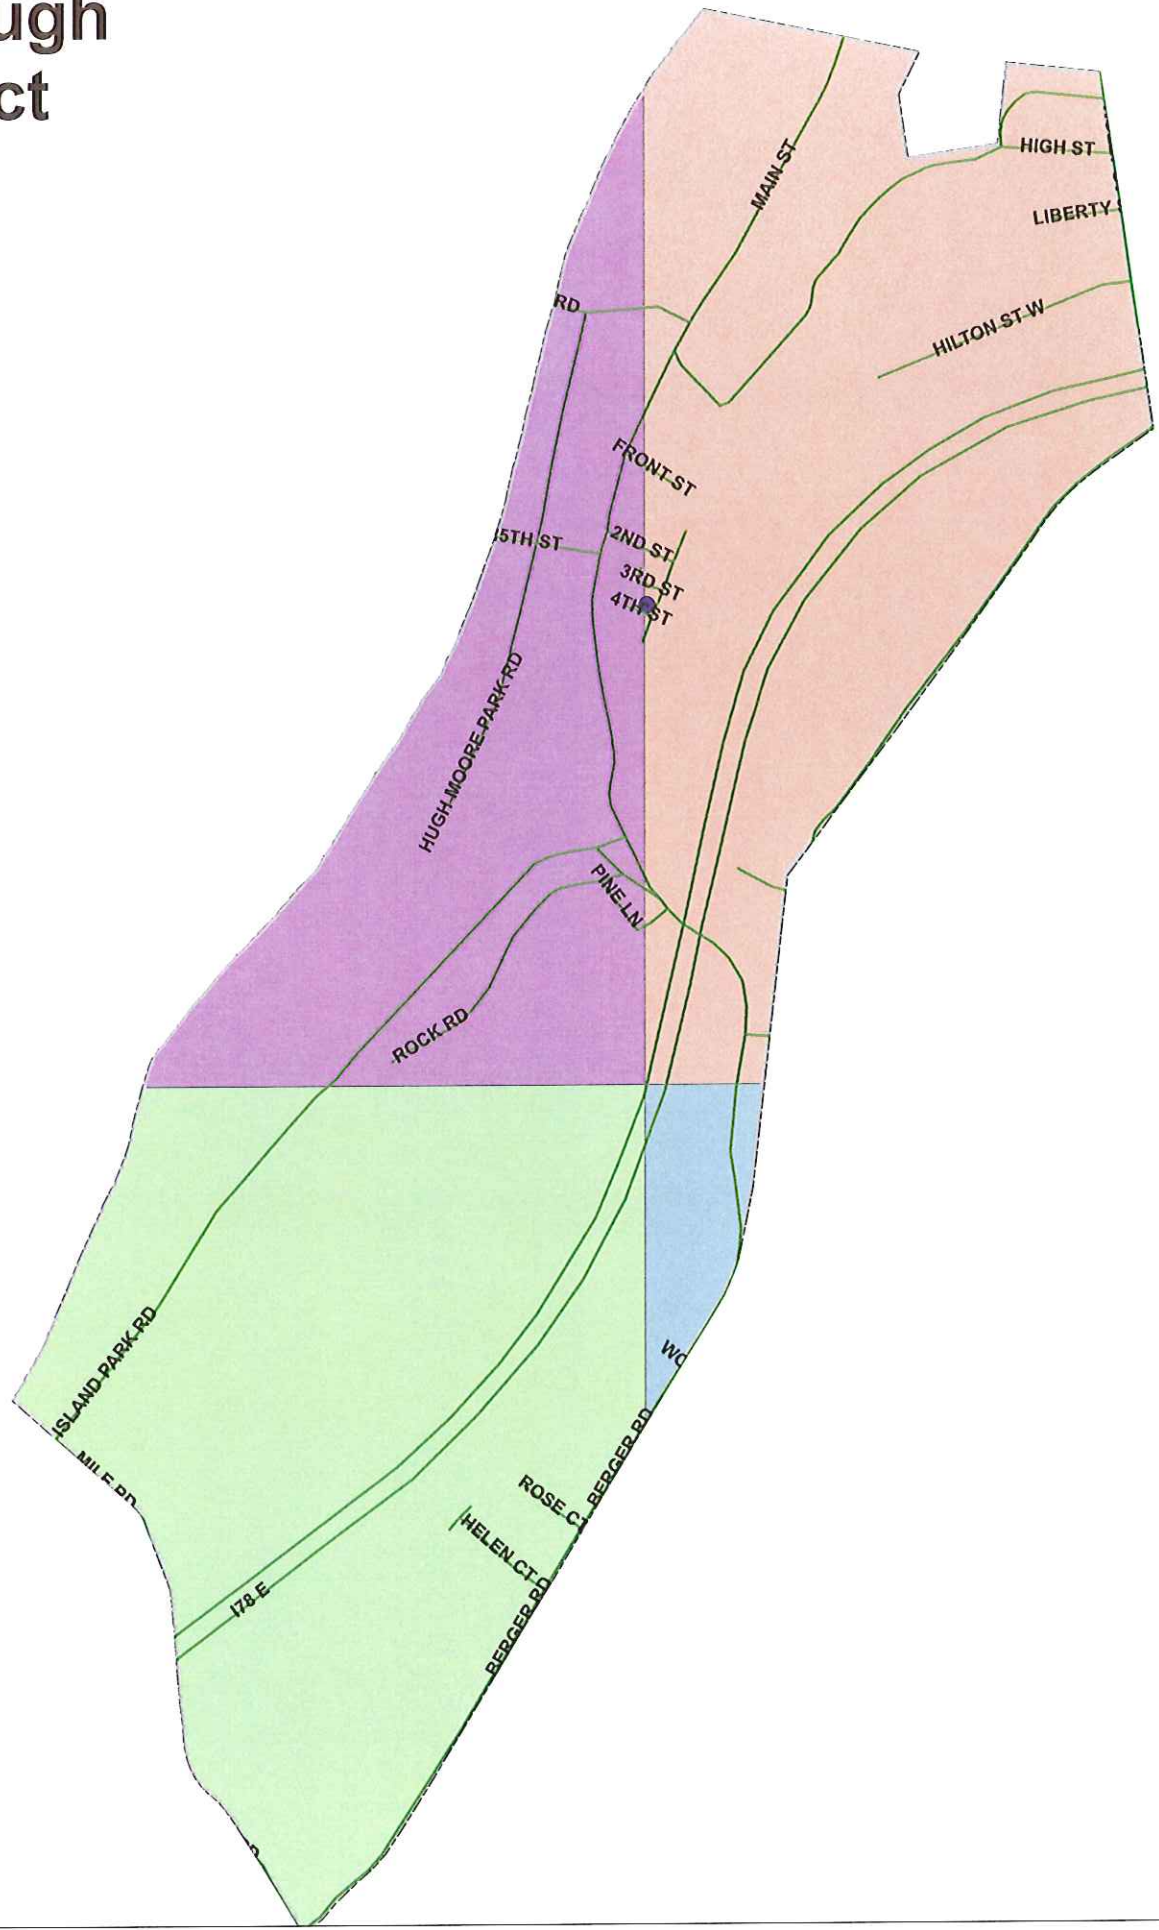

Glendon Borough Voting District

Legend

- Roads
 - Polling Location - Borough Hall, 4th & Franklin Streets
- Tile**
- N7
 - N8
 - O7
 - O8

STREET	Tile	STREET	Tile	STREET	Tile
BERGER RD	N7	2ND ST	N8	2ND ST	O8
DIEHL RD	N7	3RD ST	N8	3RD ST	O8
HELEN CT	N7	4TH ST	N8	4TH ST	O8
INDUSTRIAL DR	N7	BERGER RD	N8	BERGER RD	O8
ISLAND PARK RD	N7	FRANKLIN ST	N8	CINDER DUMP RD	O8
MILE RD	N7	FRONT ST	N8	CRESCENT ST	O8
ROSE CT	N7	HIGH ST	N8	FRANKLIN ST	O8
		HILL RD	N8	FRONT ST	O8
		HUGH MOORE PARK RD	N8	HIGH ST	O8
		ISLAND PARK RD	N8	HILL RD	O8
		MAIN ST	N8	HILTON ST	O8
		PINE LN	N8	HILTON ST W	O8
		ROCK RD	N8	HOLLY ST	O8
		S 25TH ST	N8	INDUSTRIAL DR	O8
		WILLOW ST	N8	LIBERTY ST	O8
				MAIN ST	O8
				MORVALE RD	O8
				PINE LN	O8
				WILLOW ST	O8
				WOTTRINGS MILL RD	O8